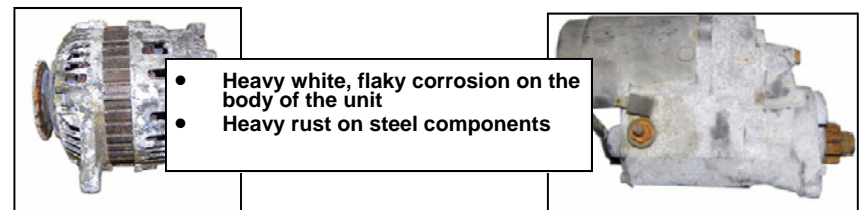

Refunds issued if returned core:

- ⇒ is listed on the reverse.
- ⇒ matches the part purchased.
- ⇒ is rebuildable. Refer to some exceptions above.
- ⇒ was not disassembled.

Keep a copy of all documents for your records. If a core is rejected you will be notified. All rejected cores are scrapped unless otherwise noted and any rejected cores will be returned freight collect.